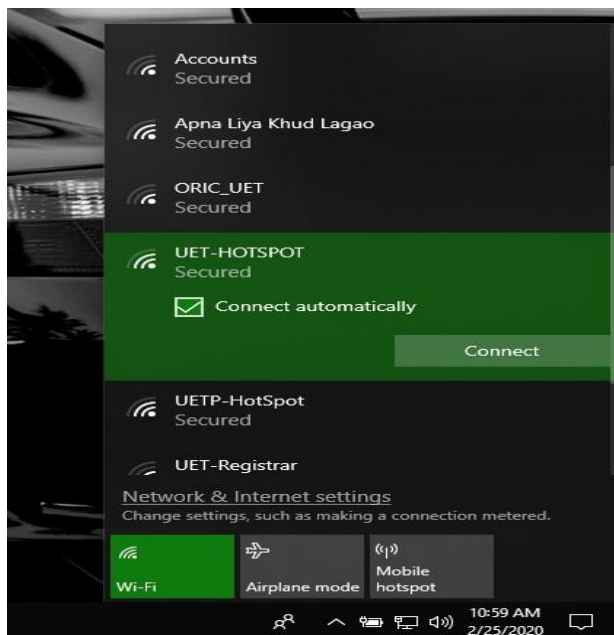

Please connect to the wireless SSID “UET-HOTSPOT” with the following credentials

Username = your Registration Number prefix @uetp.edu.pk

(e.g Your Registration Number is 19pwele1111 → 19pwele1111@uetp.edu.pk will be your username)

Password = asd@123 (its your initial password and will be change automatically by you on your first login)

*Please use your laptop/computer to login for the first time, it will not work on mobile first time.

* For Android and IOS please refer to the PDF files in attachments

Example

STEP 1